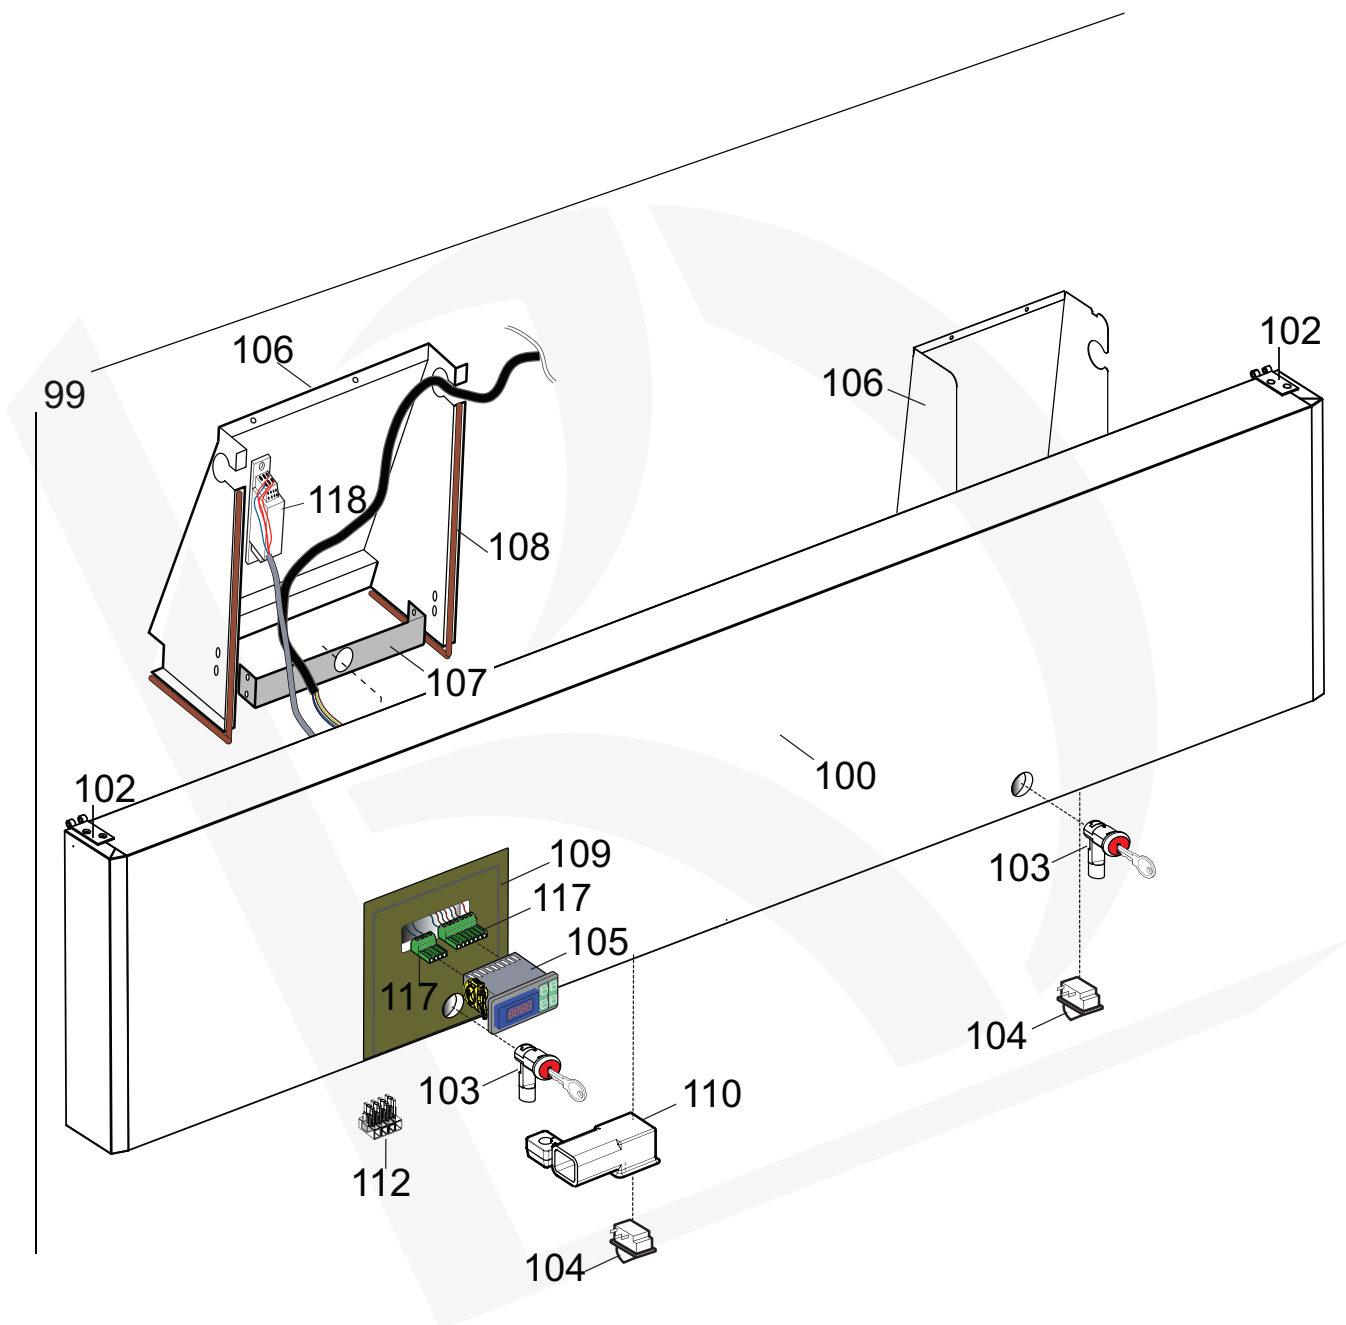

CONTROL PANEL

FOR FULL DOOR UP TO WK 37/2021, ALWAYS FOR GLASS DOOR